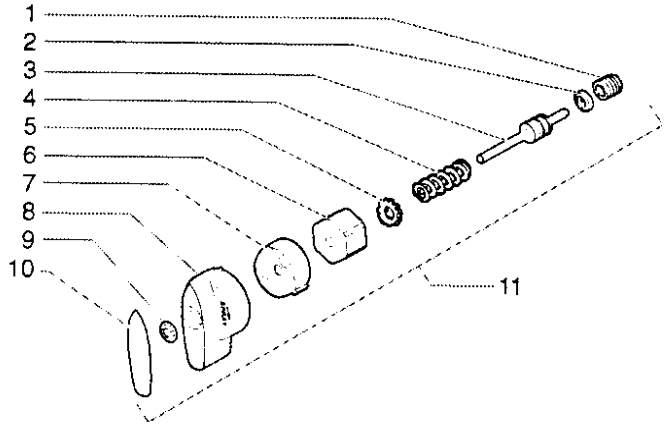

### Pressure Control Assembly

Item	Part No:	Description	Qty
1	0295426	Pressure Control Knob	1
2	9822522	Retaining Ring	1
3	02712	Spring	1
4	9802895	Screw	1
5	9800604	Screw	3
6	0295153	Pressure Switch	1
7	0295374	Spacer	1
8	9850577	Terminal Block	1
9	0295427	Wire hold down, 2 PLC	2
10	0259415	Bracket	1
11	0295350	Gasket	1
12	0295472	Control Housing	1
13	0295905	Prime / Spray Valve Assy	1
14	9885567	90° barbed elbow	1
15	9871056	O'Ring	1
16	0295902	Transducer Assy (torque to 180 in/lbs)	1
17	9871060	O'Ring	1
18	9885562	Plug (torque to 20 ft/lbs)	1
19	0295377	Plunger	1
20	0275476	Switch	1
21	9802287	Screw (torque to 20 in/lbs)	4
22	05045	Nipple	1
23		Cord Set	1
24	0275703	Strain Relief	1
25	51411	Fuse 8 amp AGC	1
26	0508128	Fuse Holder	1
27	9802896	Screw	2
28	12440	90° elbow	1

### Fluid Section Assembly (P/N 0295100)

Item	Part No:	Description	Qty
1	00302	Locknut	1
2	0294319	Packing Nut (torque to 25 -30 ft/lbs)	1
3	0295308	Upper Spacer	1
4	0295310	Upper T Lip Packing	1
5	05045	Nipple	1
6	0295305	Cylinder	1
7	0295311	Lower T Lip Packing	1
8	0295309	Lower Spacer	1
9	0295306	Piston	1
10	0295307	Outlet Ball Guide	1
11	50164	Outlet Ball	1
12	13359	Outlet Ball Seat	1
13	13481	Piston Seat Retainer (torque to 10 ft/lbs)	1
14	13381	O'Ring	1
15	0295304	Inlet Ball stop plate	1
16	0295300	Inlet ball guide	1
17	51799	Inlet Ball	1
18	0295570	Inlet Ball Seat	1
19	0508315	O'Ring	1
20	0295314	Inlet valve housing (torque to 90 ft/lbs)	1
<b>Service Kits</b>			
	0508936	Inlet Ball Kit (items 16 - 19)	
	0295910	Valve Kit ( Includes items marked with *)	
	0295900	Packing Kit (Includes items marked with +)	

**English**

Item	Part #	Description	Quantity
1	-----	Seat assembly (torque to 10-12 ft./lbs.)	1
2	0090523	O-ring	2
3	-----	Stem/ball/O-ring assembly (includes item 2)	1
4	-----	Spring	1
5	-----	Star washer	1
6	-----	Hex nut	1
7	-----	Cam	1
8	-----	Knob	1
9	-----	Retaining clip	1
10	-----	Label	1
11	0295905	PRIME/SPRAY valve assembly	1