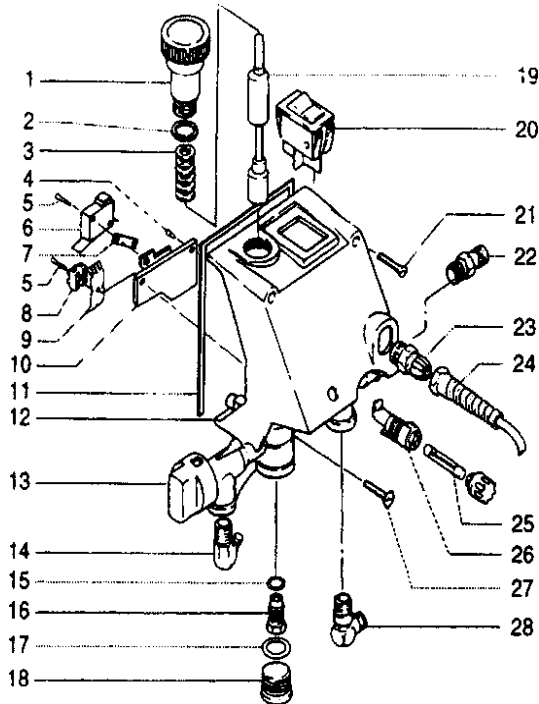

### Pressure Control Assembly

Item	Part No:	Description	Qty
1	0295426	Pressure Control Knob	1
2	9822522	Retaining Ring	1
3	02712	Spring	1
4	9802895	Screw	1
5	9800604	Screw	3
6	0295153	Pressure Switch	1
7	0295374	Spacer	1
8	9850577	Terminal Block	1
9	0295427	Wire hold down, 2 PLC	2
10	0259415	Bracket	1
11	0295350	Gasket	1
12	0295472	Control Housing	1
13	0295905	Prime / Spray Valve Assy	1
14	9885567	90° barbed elbow	1
15	9871056	O'Ring	1
16	0295902	Transducer Assy (torque to 180 in/lbs)	1
17	9871060	O'Ring	1
18	9885562	Plug (torque to 20 ft/lbs)	1
19	0295377	Plunger	1
20	0275476	Switch	1
21	9802287	Screw (torque to 20 in/lbs)	4
22	05045	Nipple	1
23		Cord Set	1
24	0275703	Strain Relief	1
25	51411	Fuse 8 amp AGC	1
26	0508128	Fuse Holder	1
27	9802896	Screw	2
28	12440	90° elbow	1

### Fluid Section Assembly (P/N 0295100)

Item	Part No:	Description	Qty
1	00302	Locknut	1
2	0294319	Packing Nut (torque to 25 -30 ft/lbs)	1
3	0295308	Upper Spacer	1
4	0295310	Upper T Lip Packing	1
5	05045	Nipple	1
6	0295305	Cylinder	1
7	0295311	Lower T Lip Packing	1
8	0295309	Lower Spacer	1
9	0295306	Piston	1
10	0295307	Outlet Ball Guide	1
11	50164	Outlet Ball	1
12	13359	Outlet Ball Seat	1
13	13481	Piston Seat Retainer (torque to 10 ft/lbs)	1
14	13381	O'Ring	1
15	0295304	Inlet Ball stop plate	1
16	0295300	Inlet ball guide	1
17	51799	Inlet Ball	1
18	0295570	Inlet Ball Seat	1
19	0508315	O'Ring	1
20	0295314	Inlet valve housing (torque to 90 ft/lbs)	1
<b>Service Kits</b>			
	0508936	Inlet Ball Kit (items 16 - 19)	
	0295910	Valve Kit ( Includes items marked with *)	
	0295900	Packing Kit (Includes items marked with +)	

**English**

Item	Part #	Description	Quantity
1	-----	Seat assembly (torque to 10-12 ft./lbs.)	1
2	0090523	O-ring	2
3	-----	Stem/ball/O-ring assembly (includes item 2)	1
4	-----	Spring	1
5	-----	Star washer	1
6	-----	Hex nut	1
7	-----	Cam	1
8	-----	Knob	1
9	-----	Retaining clip	1
10	-----	Label	1
11	0295905	PRIME/SPRAY valve assembly	1