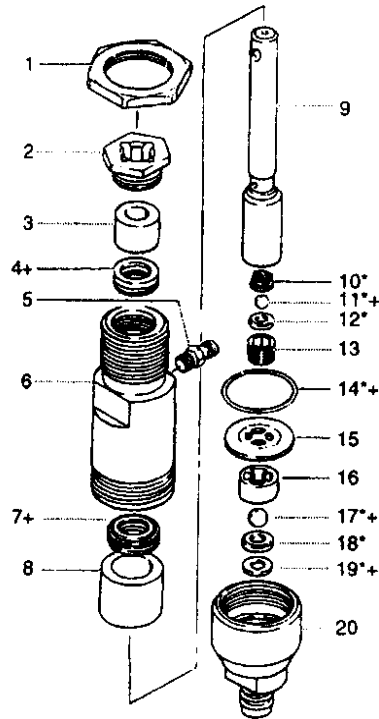

### Pressure Control Assembly

Item	Part No:	Description	Qty
1	0295426	Pressure Control Knob	1
2	9822522	Retaining Ring	1
3	02712	Spring	1
4	9802895	Screw	1
5	9800604	Screw	3
6	0295153	Pressure Switch	1
7	0295374	Spacer	1
8	9850577	Terminal Block	1
9	0295427	Wire hold down, 2 PLC	2
10	0259415	Bracket	1
11	0295350	Gasket	1
12	0295472	Control Housing	1
13	0295905	Prime / Spray Valve Assy	1
14	9885567	90° barbed elbow	1
15	9871056	O'Ring	1
16	0295902	Transducer Assy (torque to 180 in/lbs)	1
17	9871060	O'Ring	1
18	9885562	Plug (torque to 20 ft/lbs)	1
19	0295377	Plunger	1
20	0275476	Switch	1
21	9802287	Screw (torque to 20 in/lbs)	4
22	05045	Nipple	1
23		Cord Set	1
24	0275703	Strain Relief	1
25	51411	Fuse 8 amp AGC	1
26	0508128	Fuse Holder	1
27	9802896	Screw	2
28	12440	90° elbow	1

### Fluid Section Assembly (P/N 0295100)

Item	Part No:	Description	Qty
1	00302	Locknut	1
2	0294319	Packing Nut (torque to 25 -30 ft/lbs)	1
3	0295308	Upper Spacer	1
4	0295310	Upper T Lip Packing	1
5	05045	Nipple	1
6	0295305	Cylinder	1
7	0295311	Lower T Lip Packing	1
8	0295309	Lower Spacer	1
9	0295306	Piston	1
10	0295307	Outlet Ball Guide	1
11	50164	Outlet Ball	1
12	13359	Outlet Ball Seat	1
13	13481	Piston Seat Retainer (torque to 10 ft/lbs)	1
14	13381	O'Ring	1
15	0295304	Inlet Ball stop plate	1
16	0295300	Inlet ball guide	1
17	51799	Inlet Ball	1
18	0295570	Inlet Ball Seat	1
19	0508315	O'Ring	1
20	0295314	Inlet valve housing (torque to 90 ft/lbs)	1
<b>Service Kits</b>			
	0508936	Inlet Ball Kit (items 16 - 19)	
	0295910	Valve Kit ( Includes items marked with *)	
	0295900	Packing Kit (Includes items marked with +)	

**English**

Item	Part #	Description	Quantity
1	-----	Seat assembly (torque to 10-12 ft./lbs.)	1
2	0090523	O-ring	2
3	-----	Stem/ball/O-ring assembly (includes item 2)	1
4	-----	Spring	1
5	-----	Star washer	1
6	-----	Hex nut	1
7	-----	Cam	1
8	-----	Knob	1
9	-----	Retaining clip	1
10	-----	Label	1
11	0295905	PRIME/SPRAY valve assembly	1