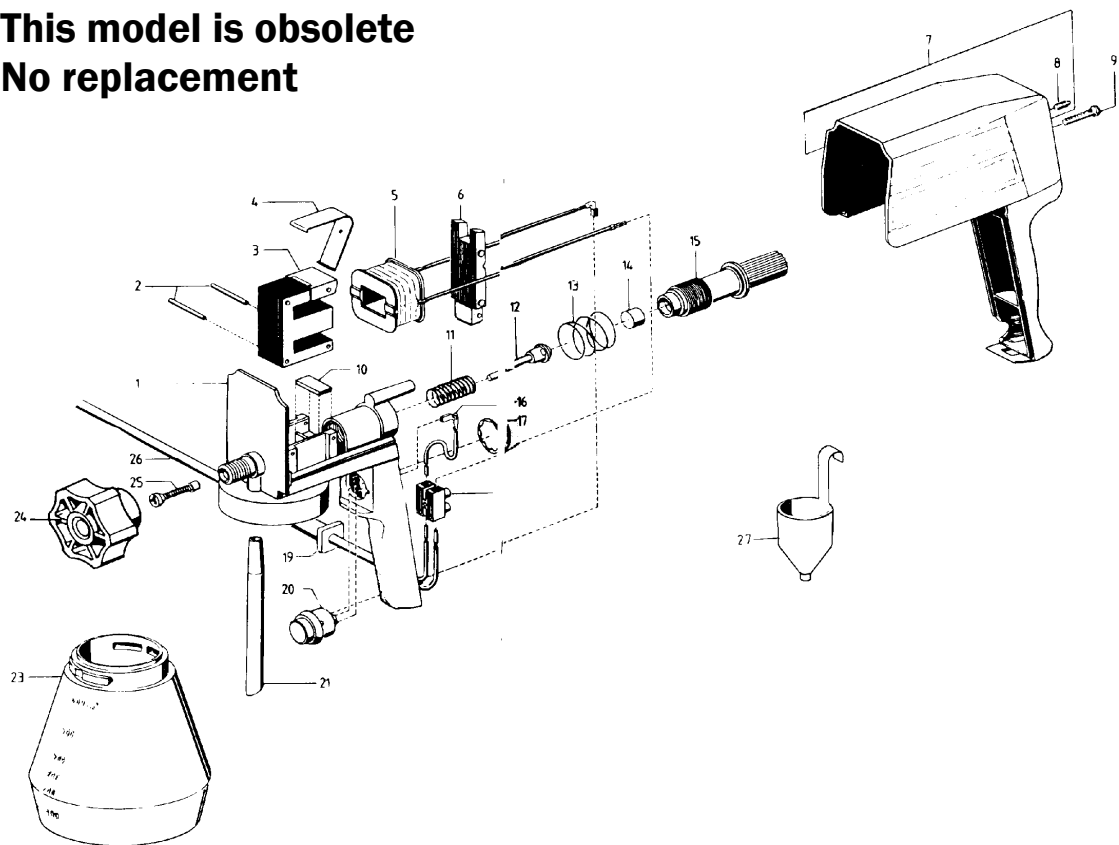

**This model is obsolete  
No replacement**

Item	Part No:	Description	Qty	Item	Part No:	Description	Qty
1	0140251	Housing	1	17	0051116	Switch Ring	1
2	9932028	Roll Pin 3 x 36	2	18	9950201	Terminal Block	1
3	0048301	Stator Plates	1	19	9951216	Buckling Safety bush	1
4	0024201	Leaf Spring	1	20	0057703	Switch with ring (item17)	1
5	0140208	Drive Coil 220V-50Hz	1	21	0140307	Suction tube	1
6	0048303	Swing Armature	1	23	0140300	Container	1
7	0140409	Cover	1	24	0140576	Round jet nozzle 0.5mm	1
8	9901401	Threaded Pin 4 x 10	1	25	0032415	Swirl Valve	1
9	9905103	Recessed head screw	1	26	9951408	Mains supply	1
10	0048220	Shock absorber	1	27	0050342	Viscosity measuring cup	1
11	0024302	Piston Spring	1		0203239	Swirl Valve (3 Pack)	
12	0048250	Piston	1				
13	0016563	Brake Spring	1				
14	0046248	Stop Pad	1				
15	0140408	Regulating knob	1				
16	9951246	Switch Lead	1				