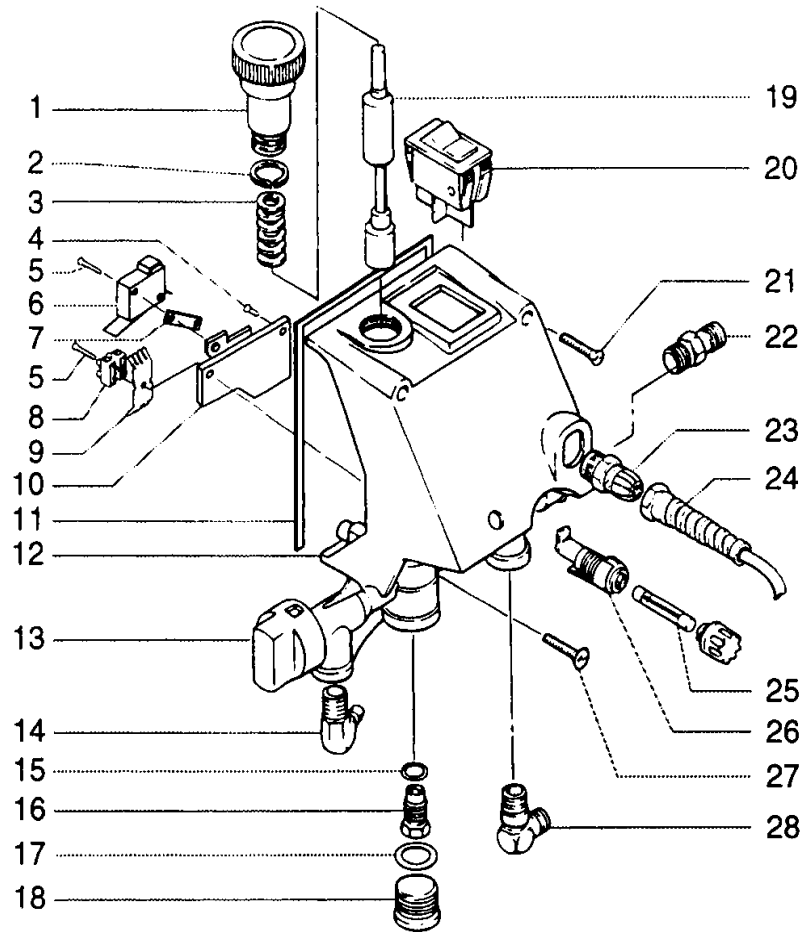

Pressure Control Assembly

Item	Part No:	Description	Qty	Item	Part No:	Description	Qty
1	0295426	Pressure Control Knob	1	15	9871056	O'Ring	1
2	9822522	Retaining Ring	1	16	0295902	Transducer Assy (torque to 180 in/lbs)	1
3	02712	Spring	1	17	9885562	O'Ring	1
4	9802895	Screw	1	18	9850640	Plug (torque to 20 ft/lbs)	1
5	9800604	Screw	3	19	0295377	Plunger	1
6	0508105	Pressure Switch	1	20	9850936	Switch	1
7	03662	Spacer	1	21	9802287	Screw (torque to 20 in/lbs)	4
8	9850577	Terminal Block	1	22	05045	Nipple	1
9	0295427	Wire hold down, 2 PLC	2	23	0275703	Strain Relief	1
10	0259415	Bracket	1	24		Cord Set	1
11	0295350	Gasket	1	25	53732	Fuse 10 amp	1
12	0295472	Control Housing	1	26	0508128	Fuse Holder	1
13	0295905	Prime / Spray Valve Assy	1	27	9802896	Screw	2
14	9885568	Barbed fitting	1	28	12440	90° elbow	1