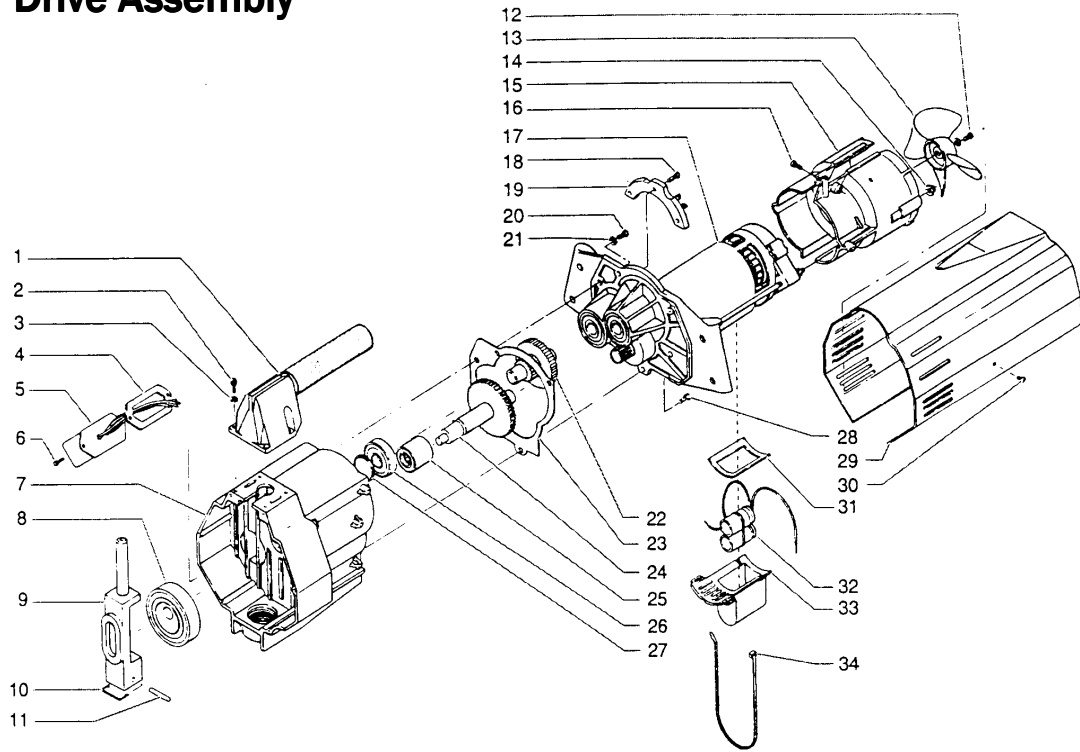

Drive Assembly

Item	Part No:	Description	Qty	Item	Part No:	Description	Qty
1	0295123	Handle with grip	1	18	9804925	Screw	3
2	9800339	Screw	4	19	0508369	Relay	1
3	9821515	Lock Washer	4	20	54190	Screw	2
4	0295485	Gasket	1	21	9820213	Washer	3
5	0295481	RFI	1	22	0295125	Gear, first stage	1
6	50520	Screw	2	23	0295325	Housing Gasket	1
7	0295301	Housing	1	24	0295186	Gear, output	1
8	0295509	Eccentric Assy	1	25	9860424	Roller Bearing	1
9	0295518	Yoke	1	26	9860417	Ball Bearing	1
10	0295519	Retaining Clip	1	27	0295335	Washer	1
11	0295520	Pin	1	28	9800341	Screw	1
12	9804916	Screw	1	29	0295400	Shroud	1
13	0295728	Fan	1	30	9802892	Screw	3
14	9811121	Jam Nut	2	31	0295530	Capacitor Cover Gasket	3
15	0295414	Fan Shroud	2	32	0295195	Capacitor	1
16	9802891	Screw	2	33	0295522	Capacitor Cover	1
17	0508976	Motor DC 1.1 HP (includes items 12 - 17)	1	34	9850651	Capacitor Cable Tie	3