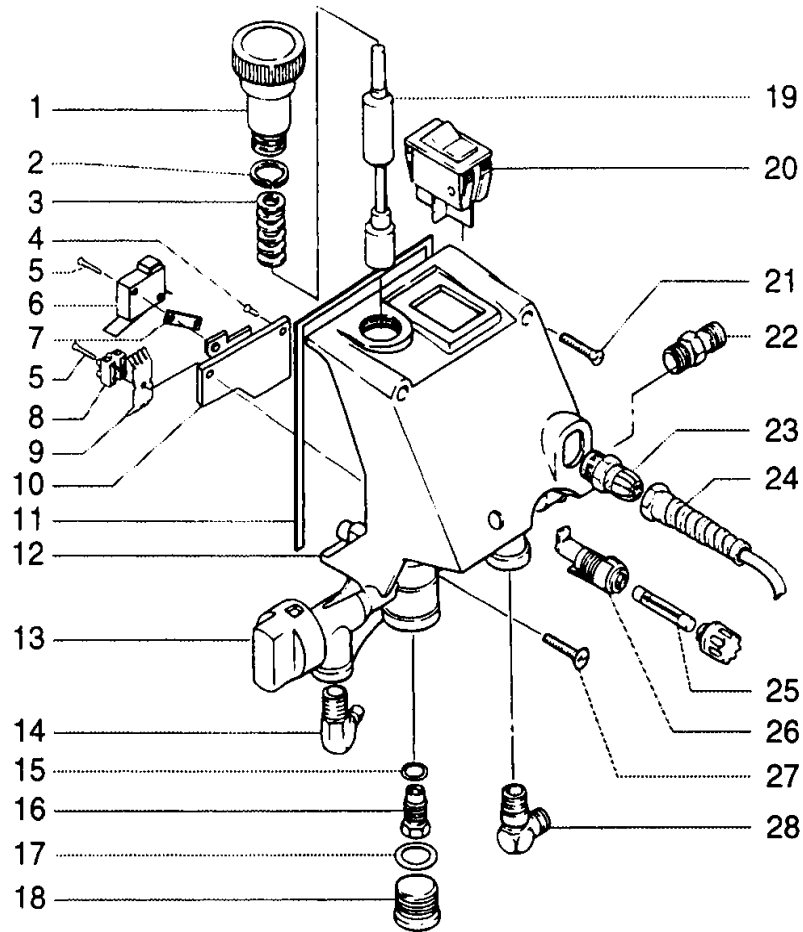

Pressure Control Assembly

Item	Part No:	Description	Qty	Item	Part No:	Description	Qty
1	0295426	Pressure Control Knob	1	15	9871056	O'Ring	1
2	9822522	Retaining Ring	1	16	0295902	Transducer Assy (torque to 180 in/lbs)	1
3	02712	Spring	1	17	9885562	O'Ring	1
4	9802895	Screw	1	18	9850640	Plug (torque to 20 ft/lbs)	1
5	9800604	Screw	3	19	0295377	Plunger	1
6	0508105	Pressure Switch	1	20	9850936	Switch	1
7	03662	Spacer	1	21	9802287	Screw (torque to 20 in/lbs)	4
8	9850577	Terminal Block	1	22	05045	Nipple	1
9	0295427	Wire hold down, 2 PLC	2	23	0275703	Strain Relief	1
10	0259415	Bracket	1	24		Cord Set	1
11	0295350	Gasket	1	25	51411	Fuse 8 amp AGC	1
12	0295472	Control Housing	1	26	0508128	Fuse Holder	1
13	0295905	Prime / Spray Valve Assy	1	27	9802896	Screw	2
14	9885568	Barbed fitting	1	28	12440	90° elbow	1