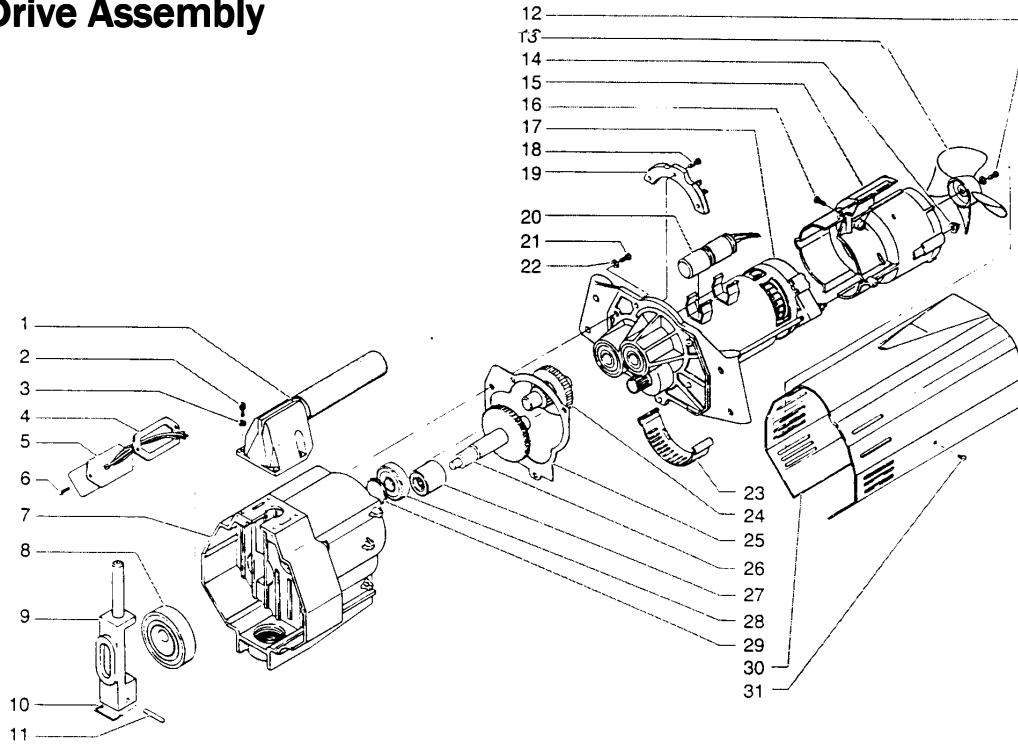

Drive Assembly

Item	Part No:	Description	Qty	Item	Part No:	Description	Qty
1	0295123	Handle with grip	1	17	0508976	Motor DC 1.1 HP (includes items 12 - 18)	1
2	9800339	Screw	4	18	9804925	Screw	3
3	9821515	Lock Washer	4	19	0508369	Relay	1
4	0295485	Gasket	1	20	0295132	Capacitor	1
5	0295481	RFI	1	21	9800308	Screw	3
6	50520	Screw	2	22	9820213	Washer	3
7	0295471	Housing	1	23	0295435	Screen, motor	1
8	0295122	Eccentric Assy	1	24	0295331	Gear, first stage	1
9	0295324	Yoke	1	25	0295325	Housing gasket	1
10	0295352	Retaining Clip	1	26	0295124	Output shaft assembly	1
11	0294302	Pin	1	27	9860418	Roller Bearing	1
12	9804916	Screw	1	28	9860417	Ball Bearing	3
13	0295728	Fan	1	29	0295335	Washer	1
14	9811121	Jam Nut	2	30	0295500	Shroud with labels	1
15	0295414	Fan Shroud	2	31	9802892	Screw	3
16	9802891	Screw	2				