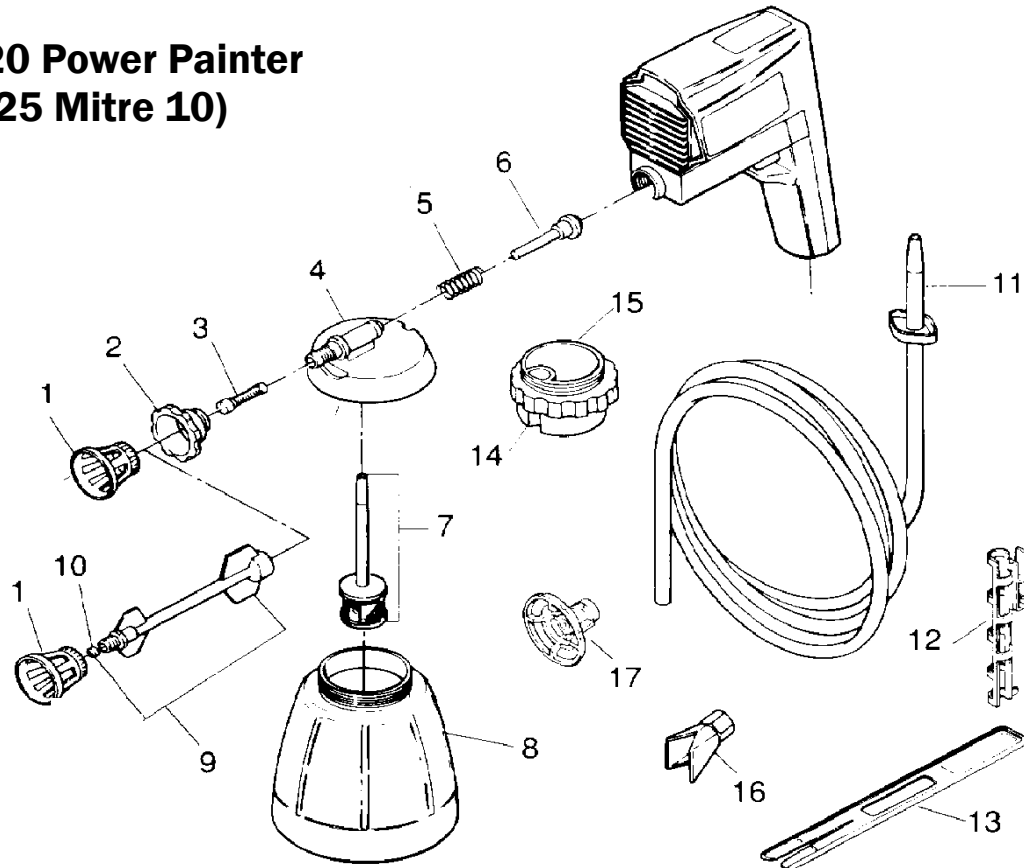

220 Power Painter (225 Mitre 10)

Item	Part No:	Description	Qty	Item	Part No:	Description	Qty
1	0280033	Ceramic Nozzle 0.8mm	1	1	0280030	Ceramic Nozzle 0.4mm	
2	0153030	Locking Nut	1	1	0280031	Ceramic Nozzle 0.6mm	
3	0280116	Swirl Valve (Waterbased Coatings)	1	9	0046675	Flexible Extension (includes item 10)	1
4	0046457	Pump Housing	1	16	0153169	Mist Control tip	
5	0016101	Piston Spring	1	17	0280037	Stain Tip	
6	0280125	Piston	1		0046484	Swirl Valve (Solvent based Coatings)	
7	0153159	Suction Tube Assy	1		0280035	Swirl Valve Twin Pack (Waterbased Coatings)	
8	0088544	Container	1		0153152	Repair Kit (includes items 3,5,6)	
10	0046482	Atomizer head	1				
11	0272910	Suction Extsion hose	1				
12	0280353	Hose clip	1				
13	0154559	Viscosity Stir Stick	1				
14	0154125	Return Cup	1				
15	0154123	Retaining Ring	1				
	0088849	Switch (Not Shown)	1				